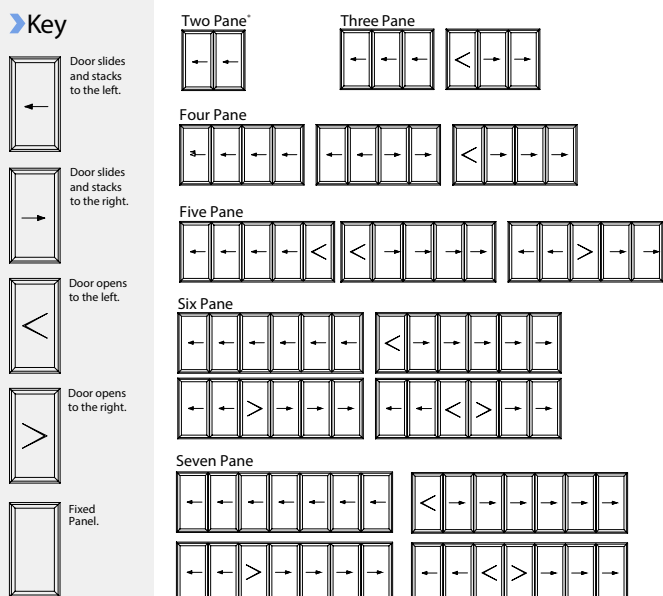

Established in 1971, EYG is one of the UK's leading home improvement and double glazing specialists - and when you're about to make a sizeable investment, we understand the need to budget.

Thanks to our flexible payment plans, you can now improve your home immediately - without worrying how to pay for it!

Funding available from £1,000 to £50,000 on any products in our portfolio and there are three flexible ways to fund your dream project.

*please note - 2 panel bi-folds have internal handle only - no external handle